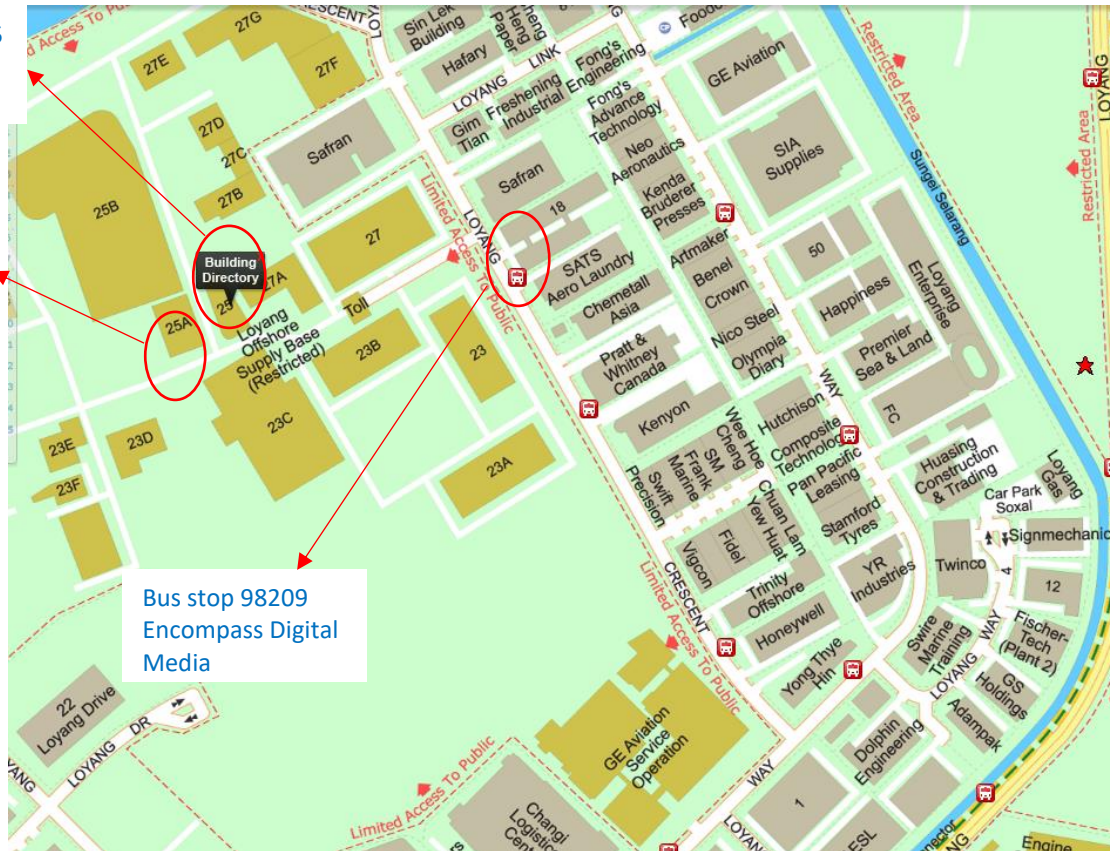

Kindly note that there may be a booking fee that ranges from \$2.30-\$4.50 depending on taxi operator.

By Private car

If you are driving, please ensure that you have received the security clearance for your driving access into the base. You can park your vehicle at the multi-storey carpark located at: 25A Loyang Crescent, Singapore 508988. There is a link bridge at Level 6B that will get you to KBA Training Centre, Blk 103, TOPS Avenue 1, #05-02, Singapore 508988.

DETAILED LOCATION MAP

TOLL Bldg
KBAT at Level 5
Blk 103
TOPS Avenue 1

Multi-storey
carpark

Align at the following bus stop

Bus stop no. 98209 - (Encompass Digital Media)

Walking distance from Bus Service No. 6 (5 – 8 mins walk)