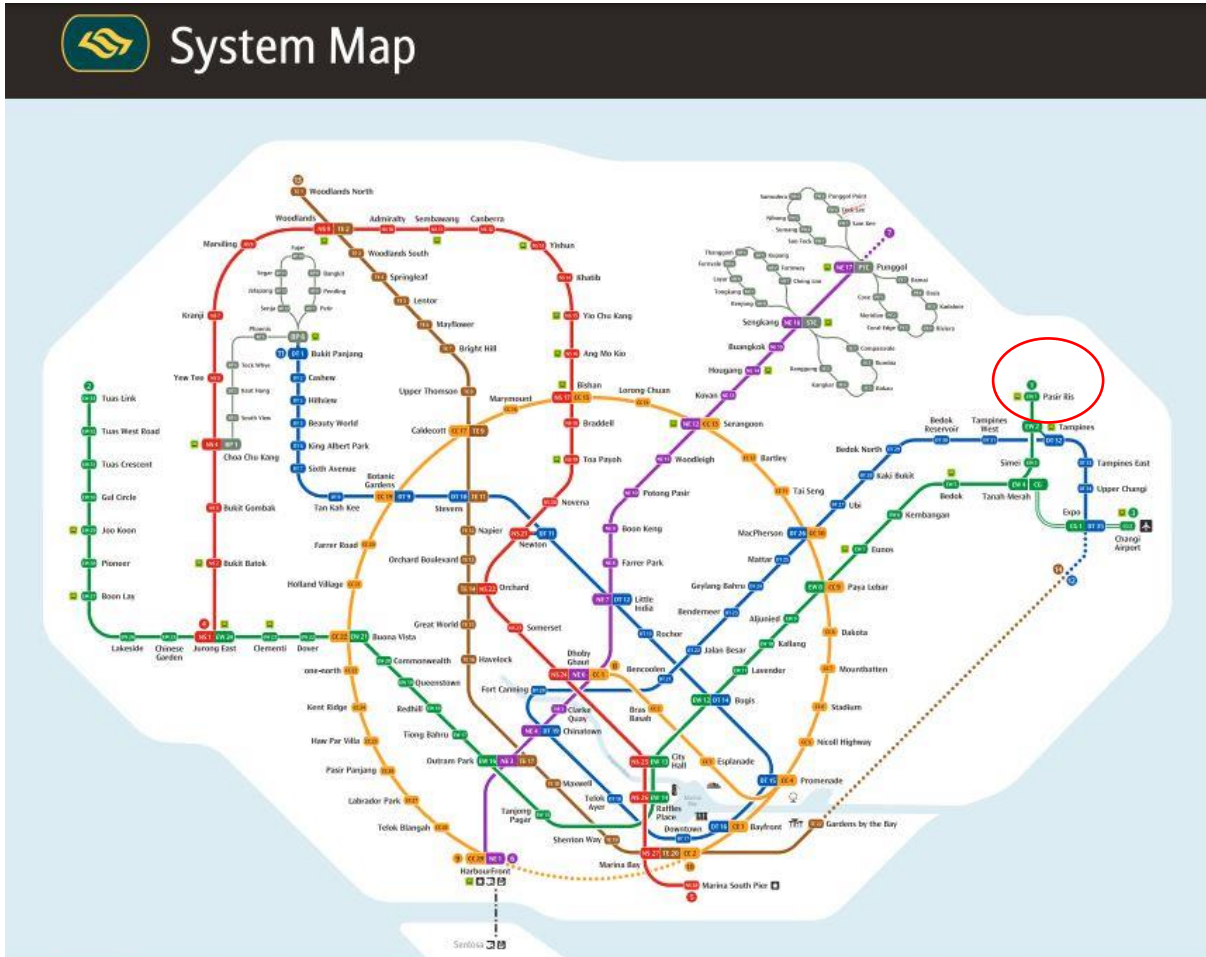

System Map

Legend

Station Code

Interchange Code

MRT

LRT

Other Transport Modes

SM-20-01-01
© 2022 Singapore